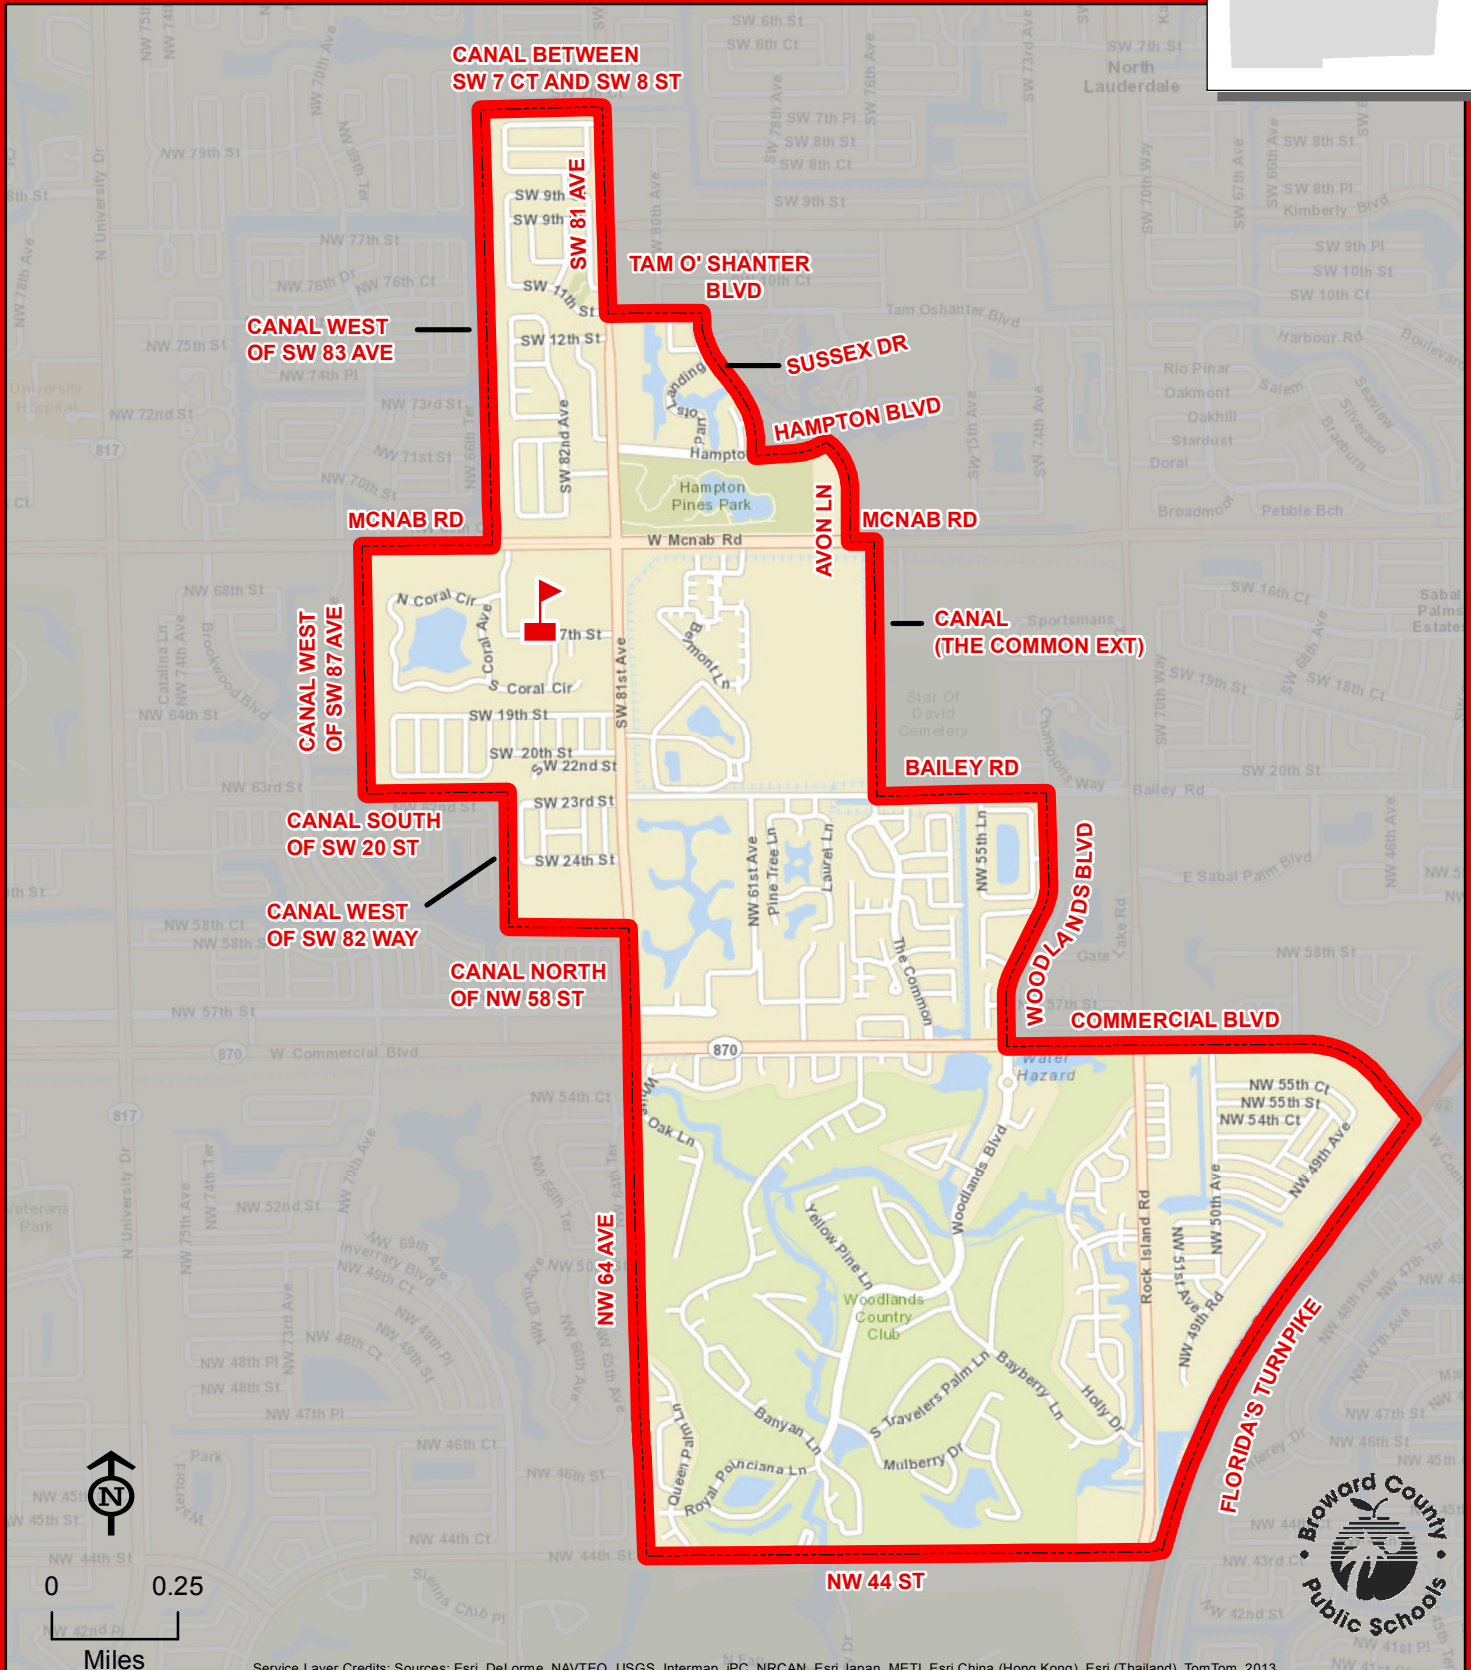

PINEWOOD ELEMENTARY SCHOOL

1600 SW 83 AVENUE
NORTH LAUDERDALE, FLORIDA 33068
754-322-7950

PINEWOOD

Service Layer Credits: Sources: Esri, DeLorme, NAVTEQ, USGS, Intermap, iPC, NRCAN, Esri Japan, METI, Esri China (Hong Kong), Esri (Thailand), TomTom, 2013

THIS MAP IS FOR CONCEPTUAL PURPOSES ONLY AND SHOULD NOT BE USED FOR LEGAL BOUNDARY DETERMINATIONS